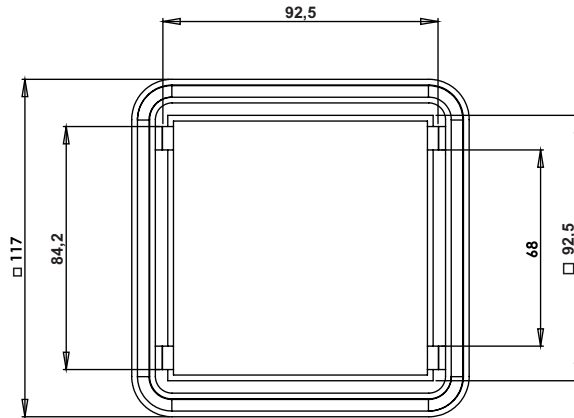

## SC02.V

MONOFAZE SAYAÇ CAMI (VİDALI)  
COUNTER SCREEN (MONOPHASE-WITH SCREW)

## SC02.T

MONOFAZE SAYAÇ CAMI (TIRNAKLI)  
COUNTER SCREEN (MONOPHASE - WITH CLIPS)